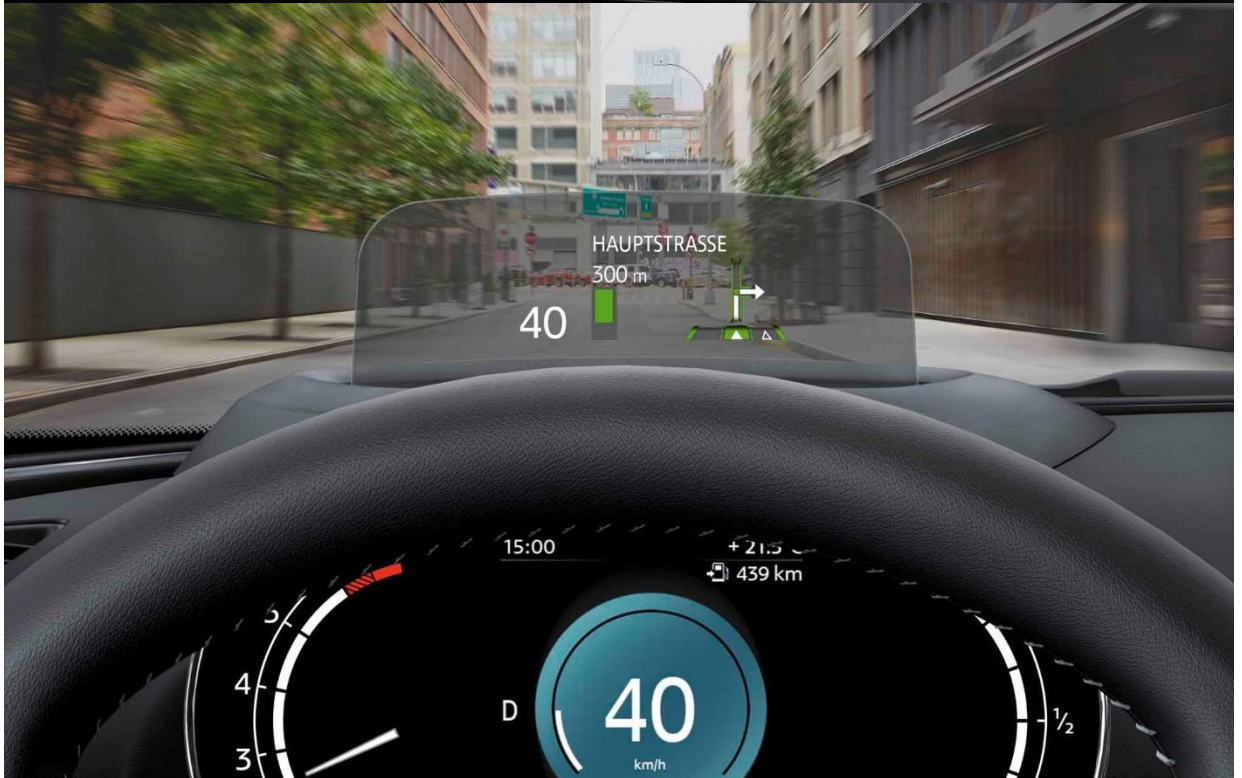

Lether Chester comfort
Indigo Blue
(NYIB)

Leatherette Carbon Black
(K9E1)

Dinamica/Leather combination Carbon Black
(GSE1)

INFOTAINMENT OPTIONS.

Top to bottom,
7GK Connected Navigation plus/7GH Connected Navigation
6AD Head-up Display