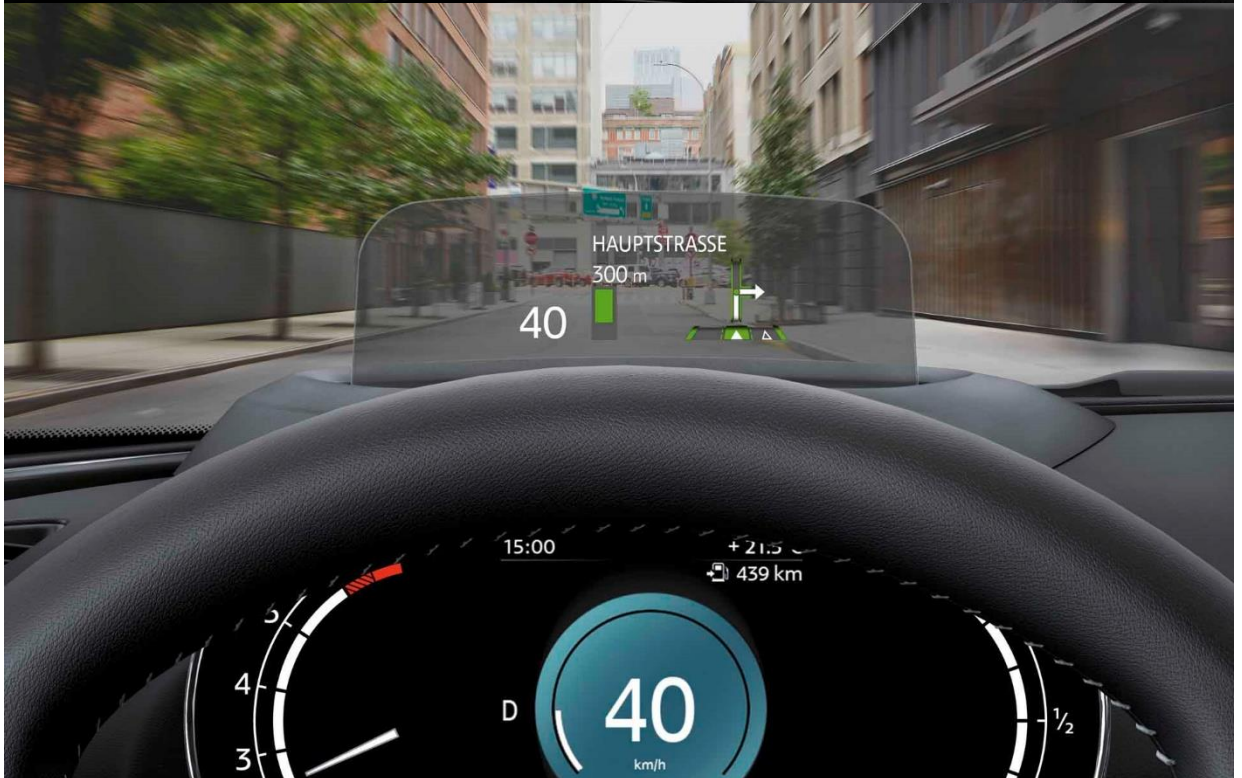

# INFOTAINMENT OPTIONS.

Top to bottom,  
7GK Connected Navigation plus/7GH Connected Navigation  
6AD Head-up Display